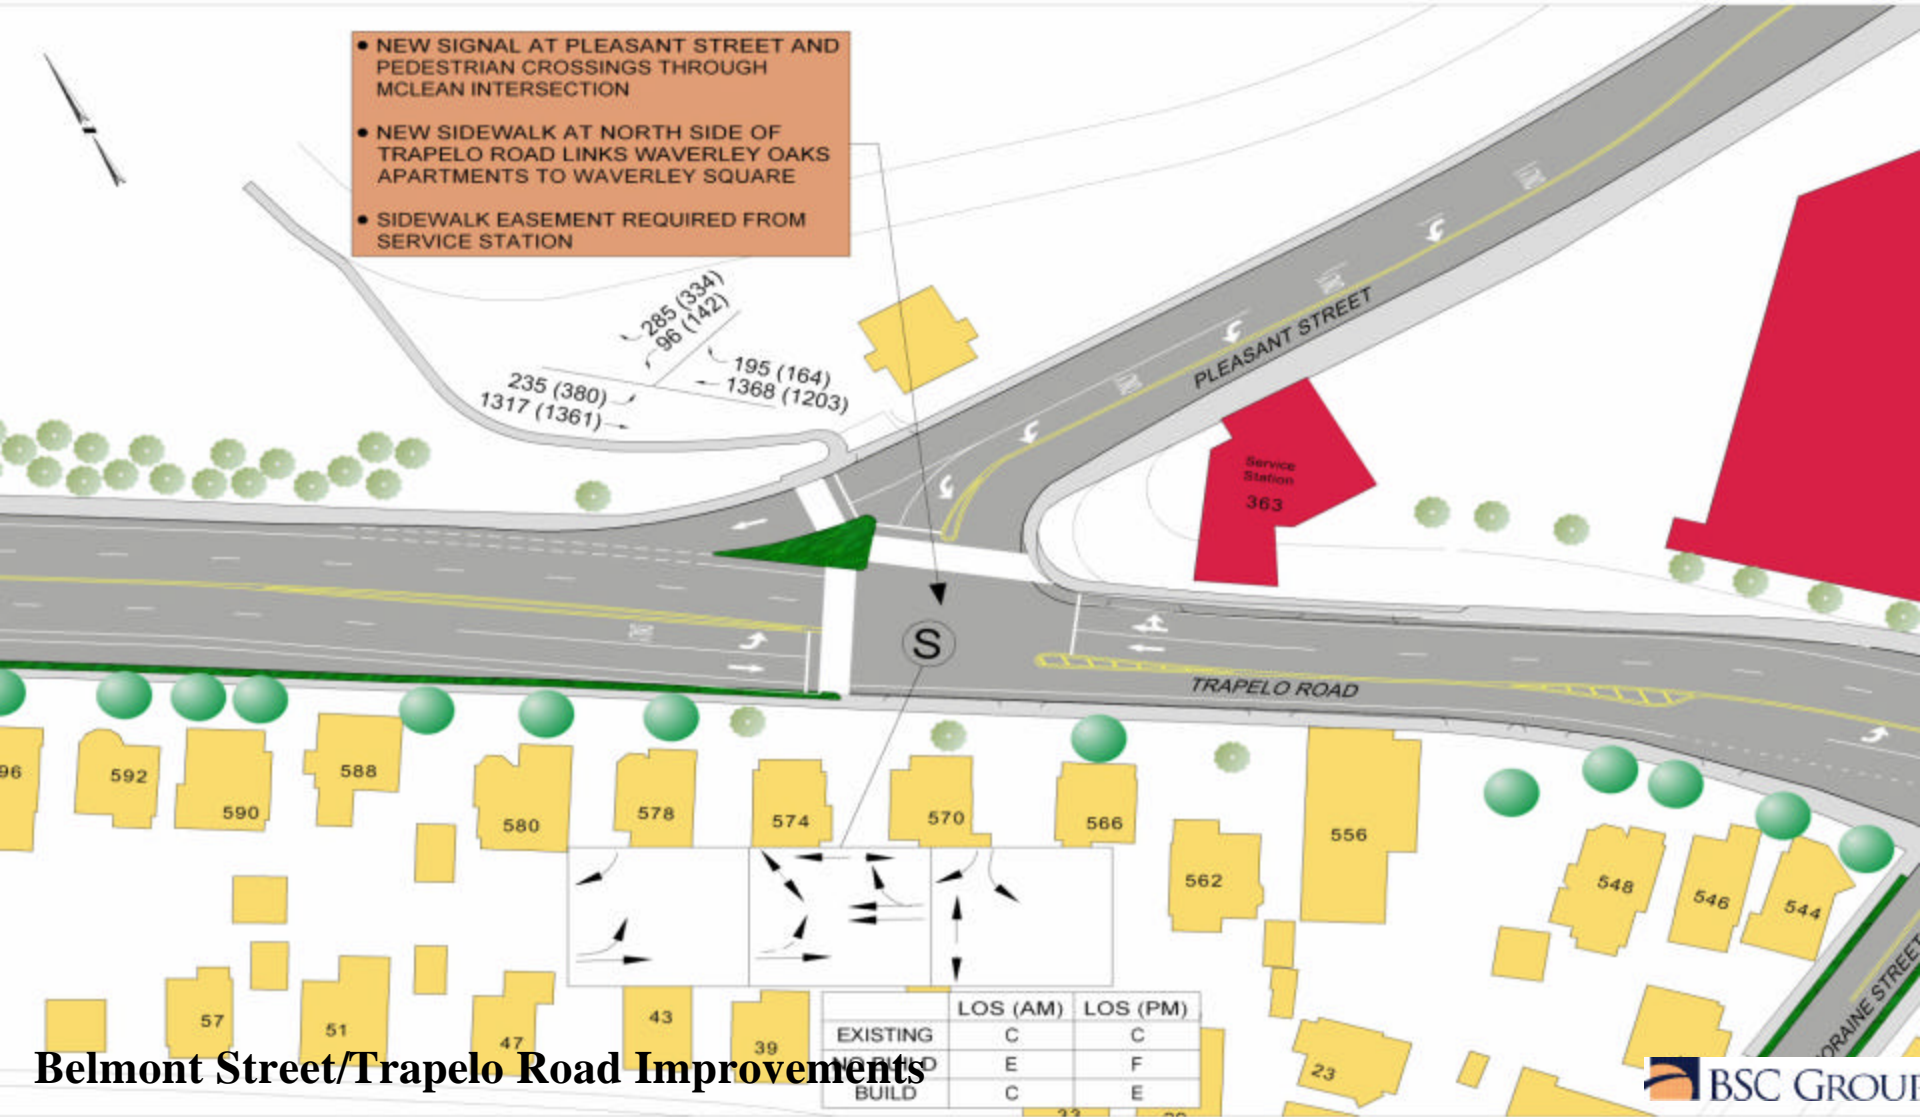

# Trapelo Road at Andro's Diner

Belmont Street/Trapelo Road Improvements

# Trapelo Road at Pleasant Street

- NEW SIGNAL AT PLEASANT STREET AND PEDESTRIAN CROSSINGS THROUGH MCLEAN INTERSECTION
- NEW SIDEWALK AT NORTH SIDE OF TRAPELO ROAD LINKS WAVERLEY OAKS APARTMENTS TO WAVERLEY SQUARE
- SIDEWALK EASEMENT REQUIRED FROM SERVICE STATION