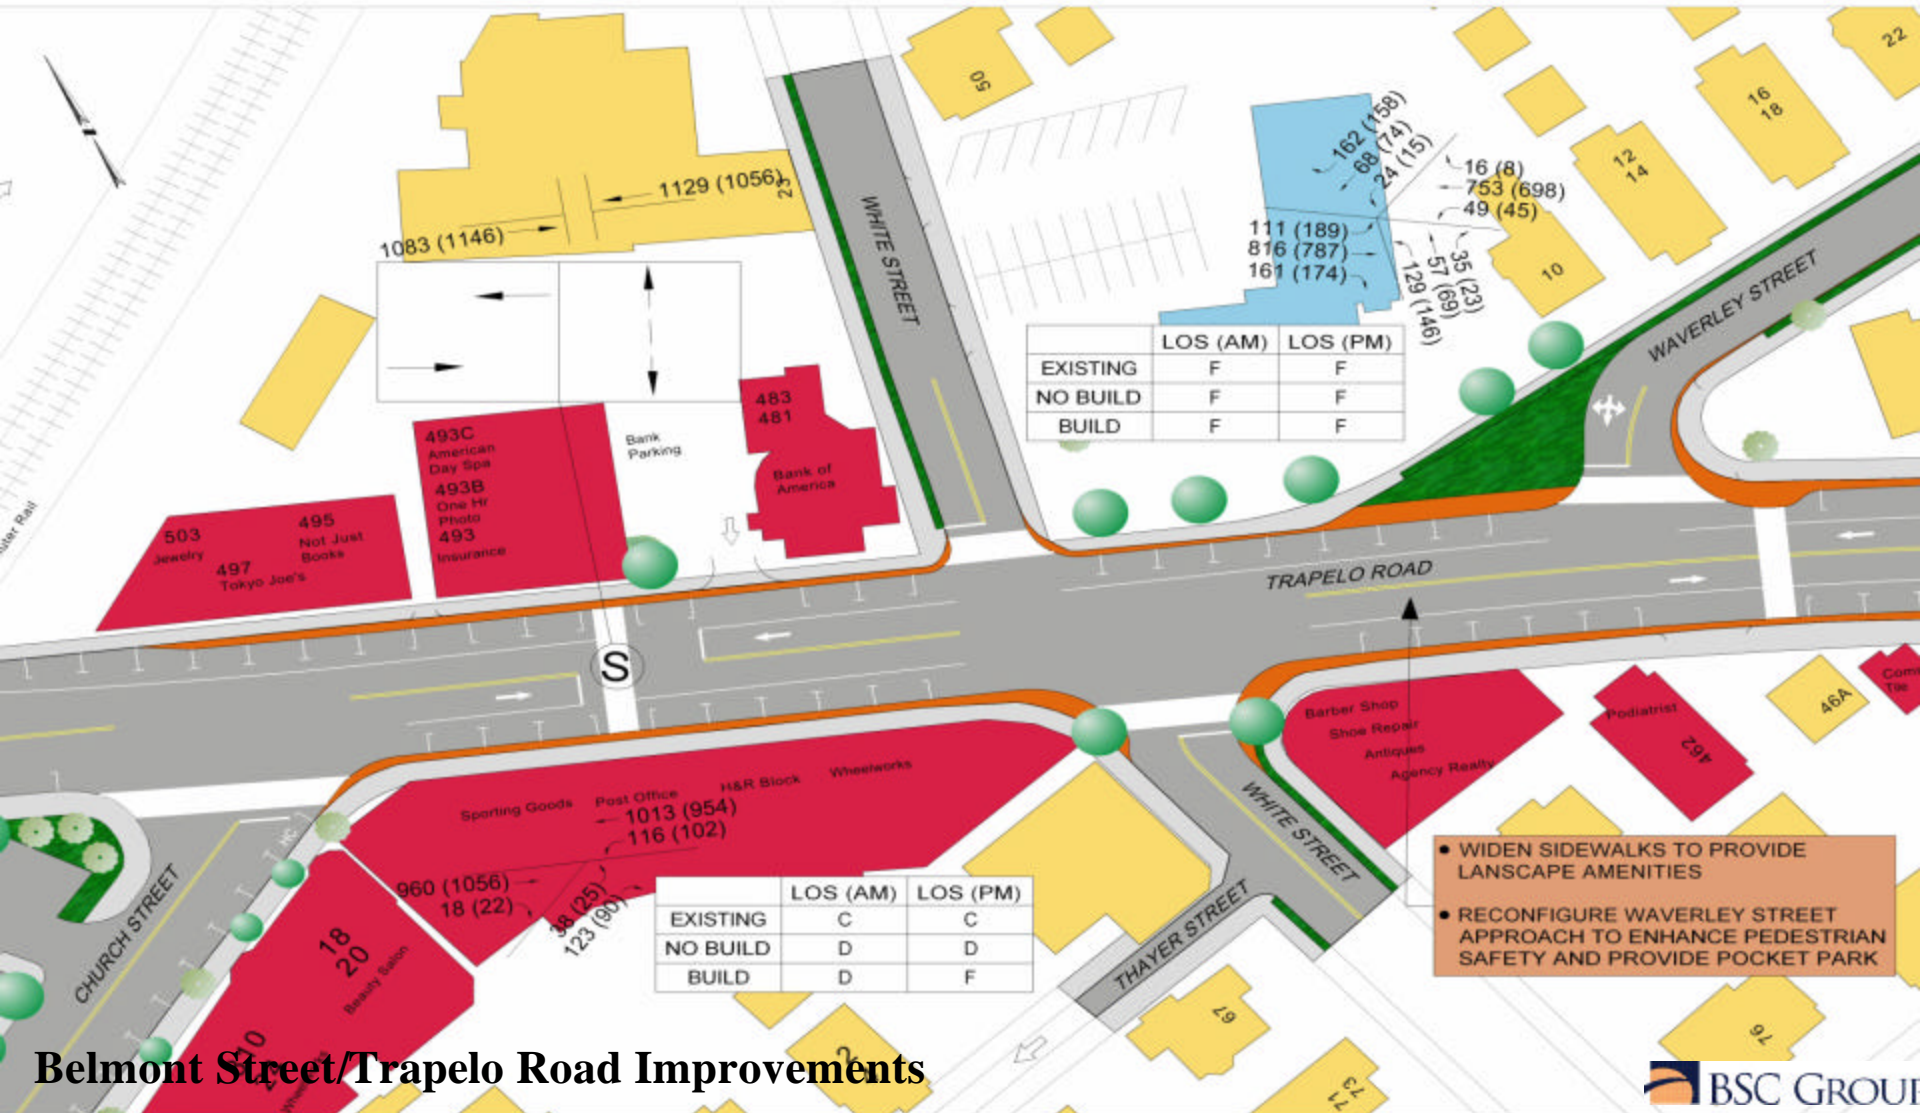

Trapelo Road at Waverley Square (3)