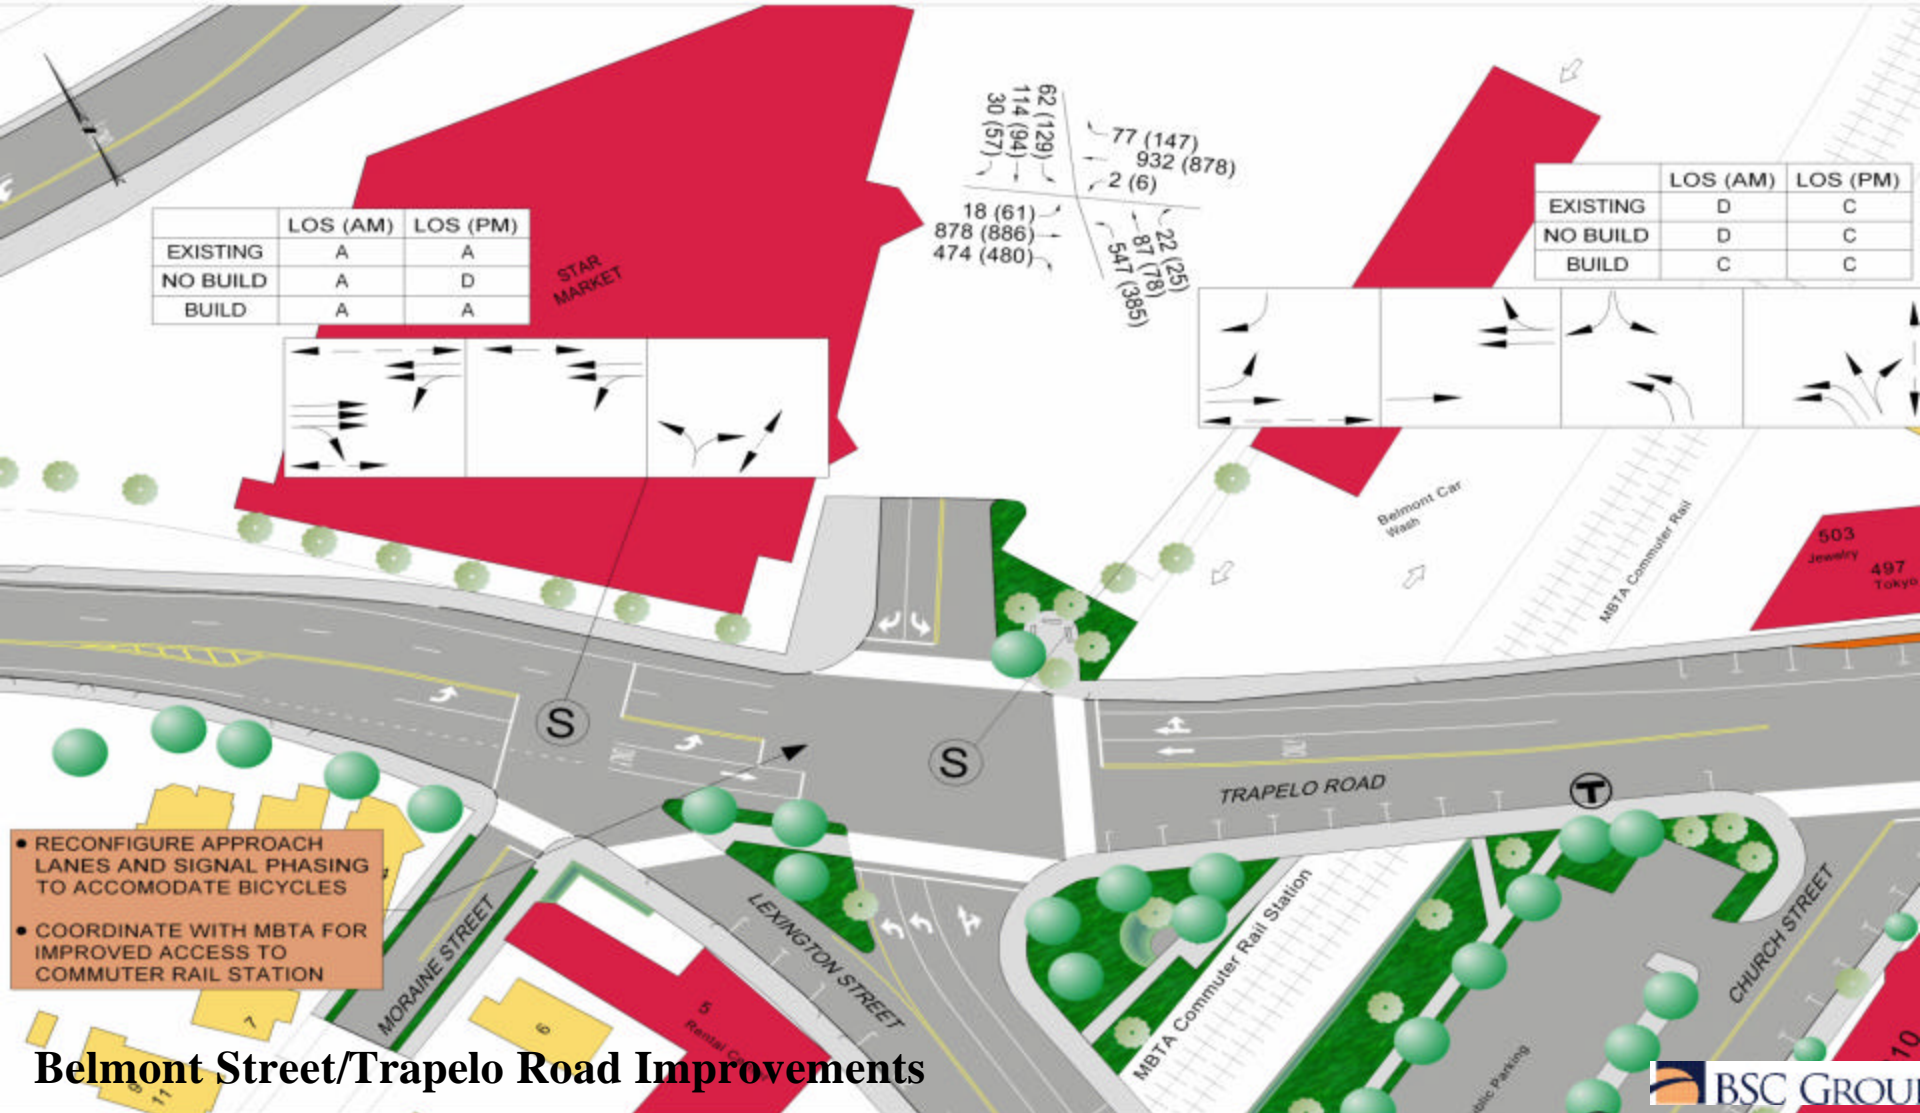

# Trapelo Road at Andro's Diner

Belmont Street/Trapelo Road Improvements

# Trapelo Road at Pleasant Street

- NEW SIGNAL AT PLEASANT STREET AND PEDESTRIAN CROSSINGS THROUGH MCLEAN INTERSECTION
- NEW SIDEWALK AT NORTH SIDE OF TRAPELO ROAD LINKS WAVERLEY OAKS APARTMENTS TO WAVERLEY SQUARE
- SIDEWALK EASEMENT REQUIRED FROM SERVICE STATION

# Trapelo Road at Waverley Square (1)

**Belmont Street/Trapelo Road Improvements**