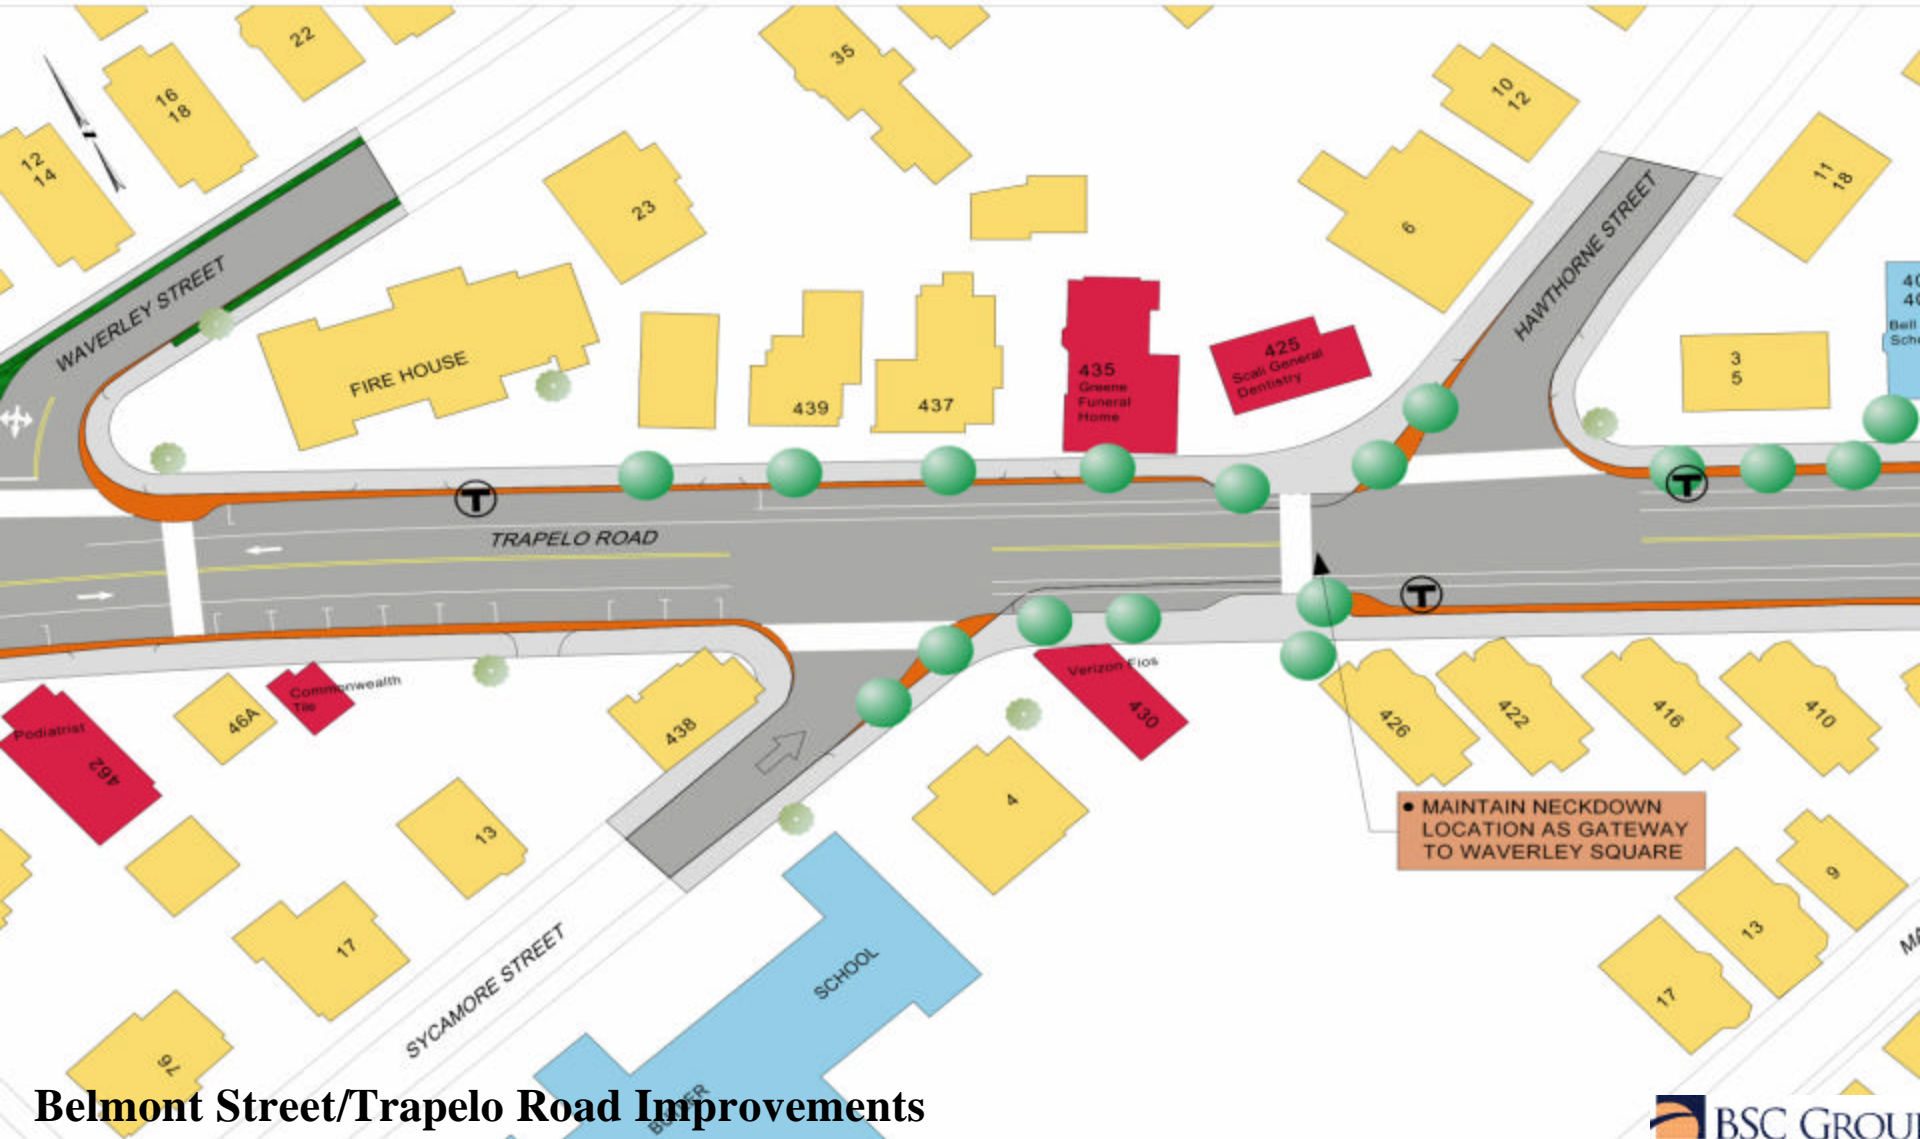

Trapelo Road at Sycamore Street