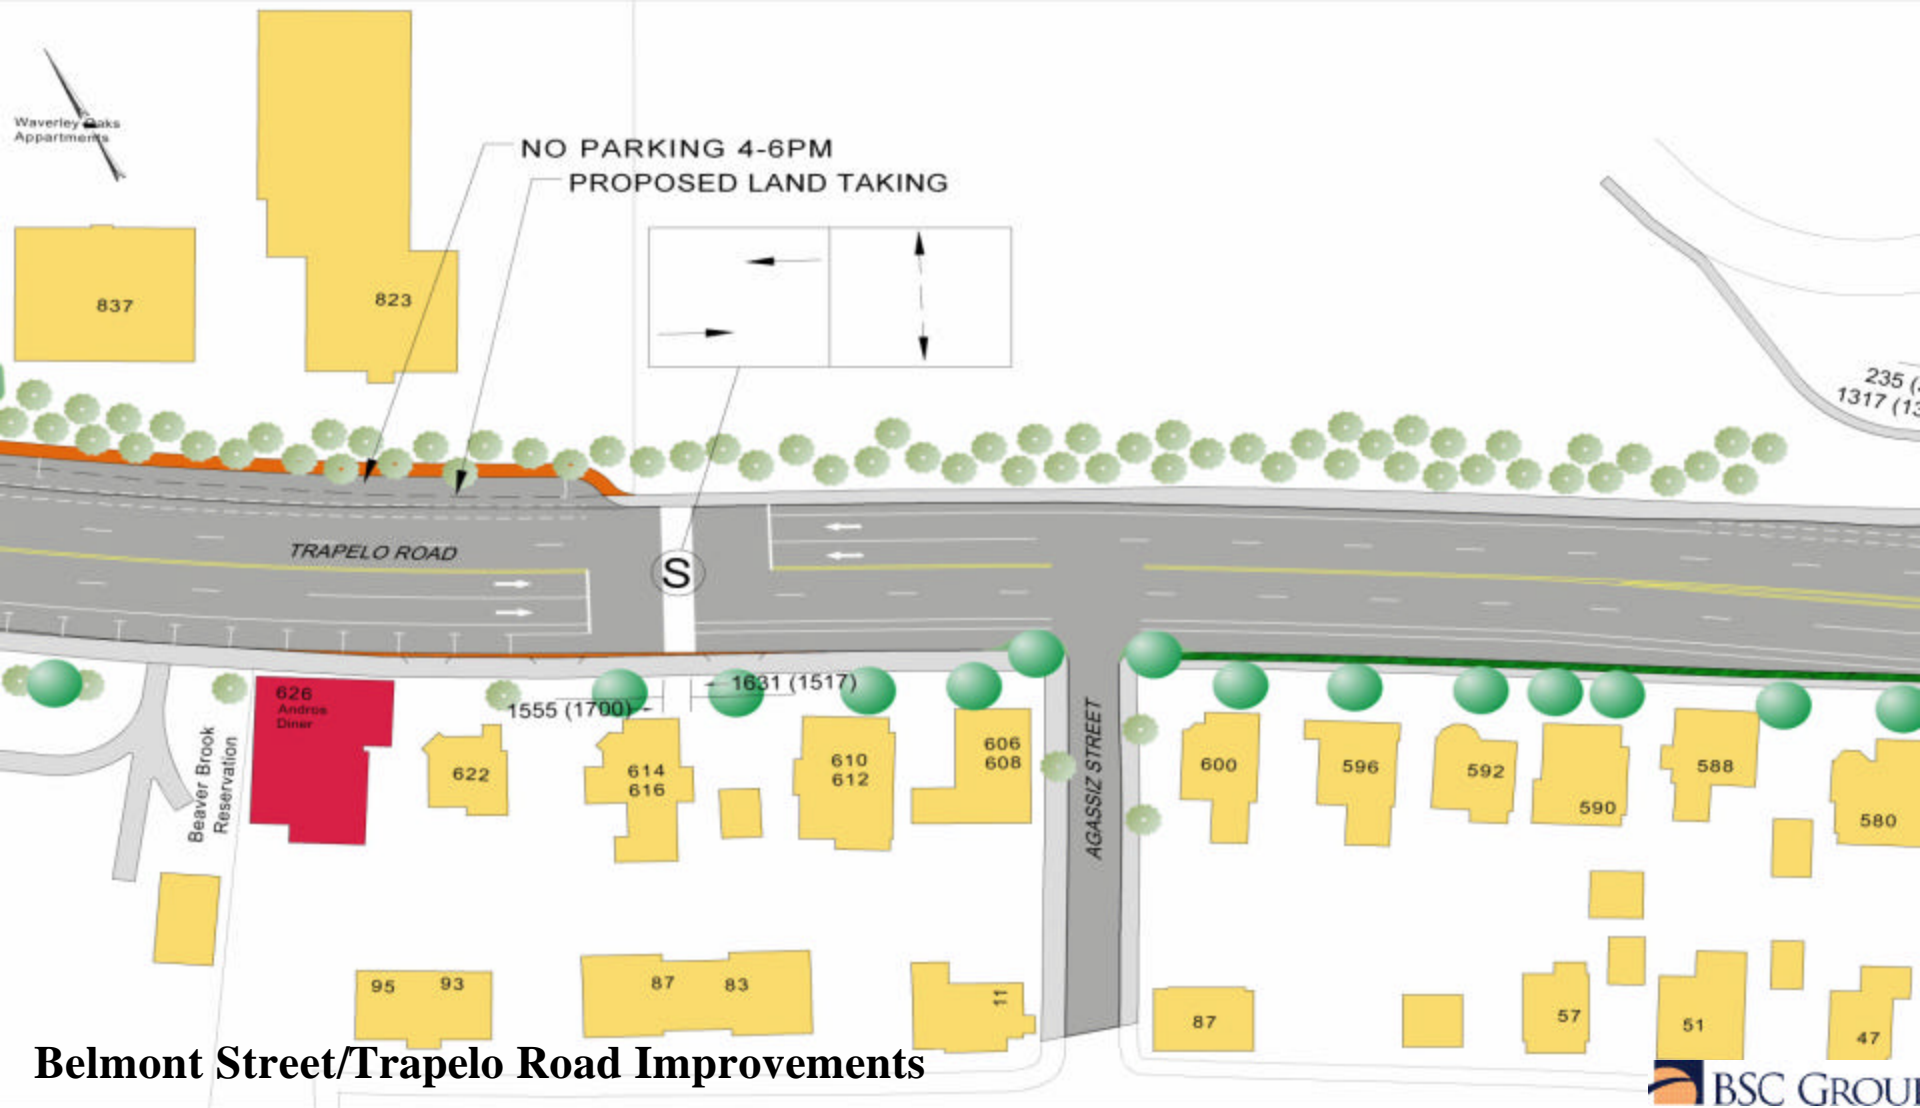

# Trapelo Road at Andro's Diner

Belmont Street/Trapelo Road Improvements

# Trapelo Road at Pleasant Street

- NEW SIGNAL AT PLEASANT STREET AND PEDESTRIAN CROSSINGS THROUGH MCLEAN INTERSECTION
- NEW SIDEWALK AT NORTH SIDE OF TRAPELO ROAD LINKS WAVERLEY OAKS APARTMENTS TO WAVERLEY SQUARE
- SIDEWALK EASEMENT REQUIRED FROM SERVICE STATION