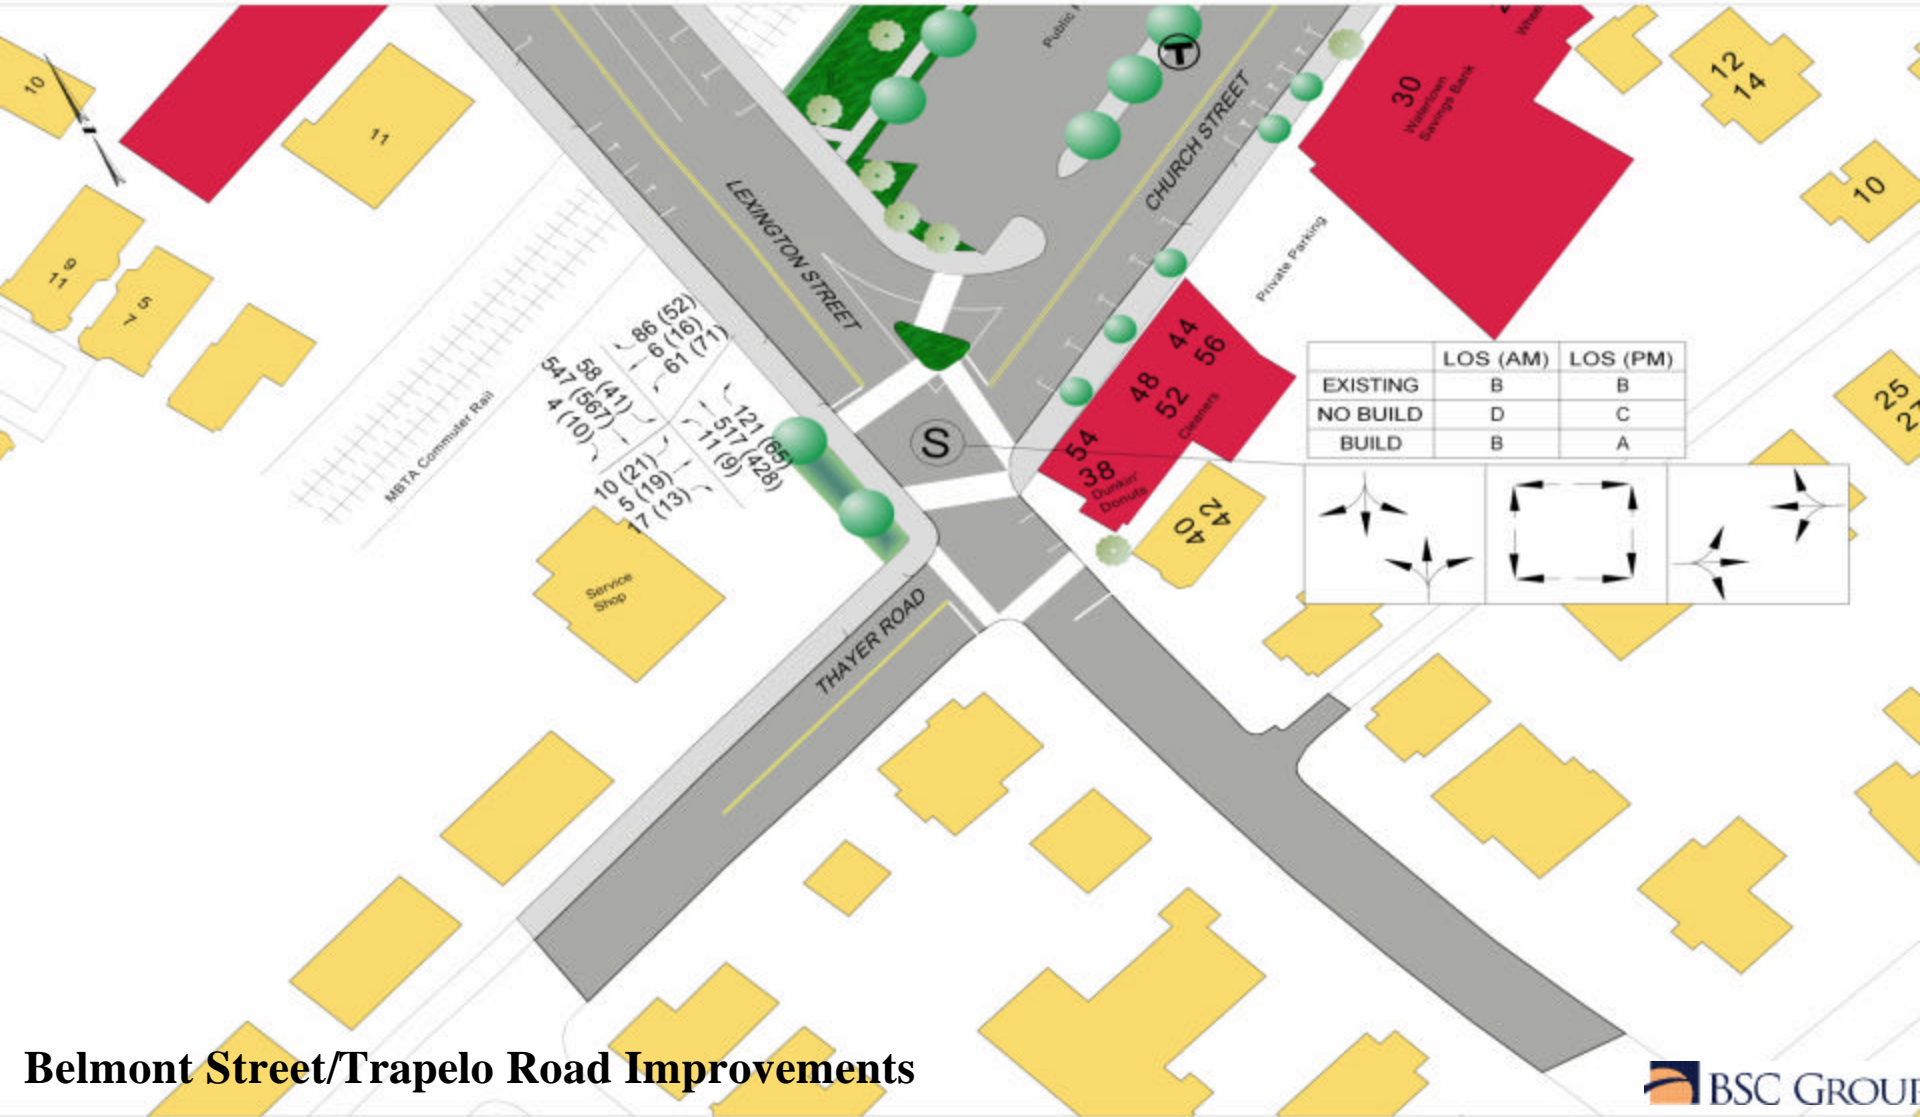

Trapelo Road at Waverley Square (2)