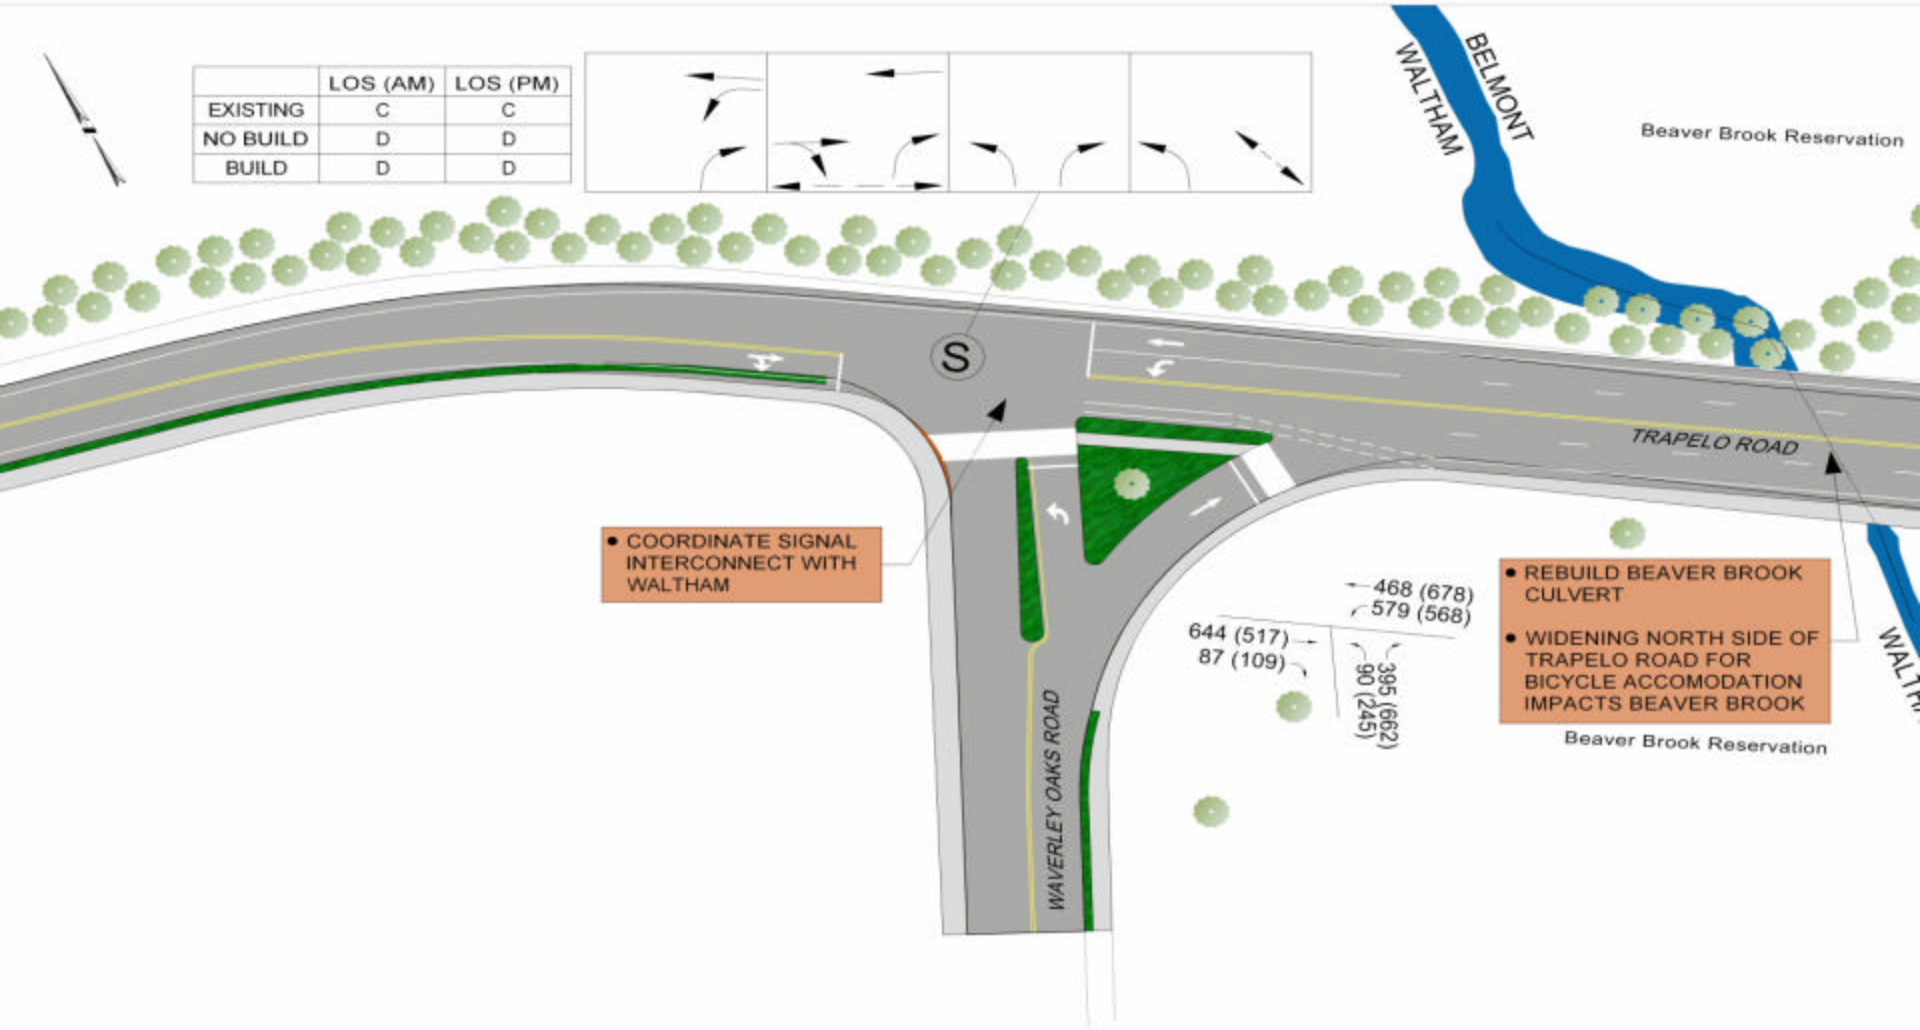

Trapelo Road at Waverley Oaks Road