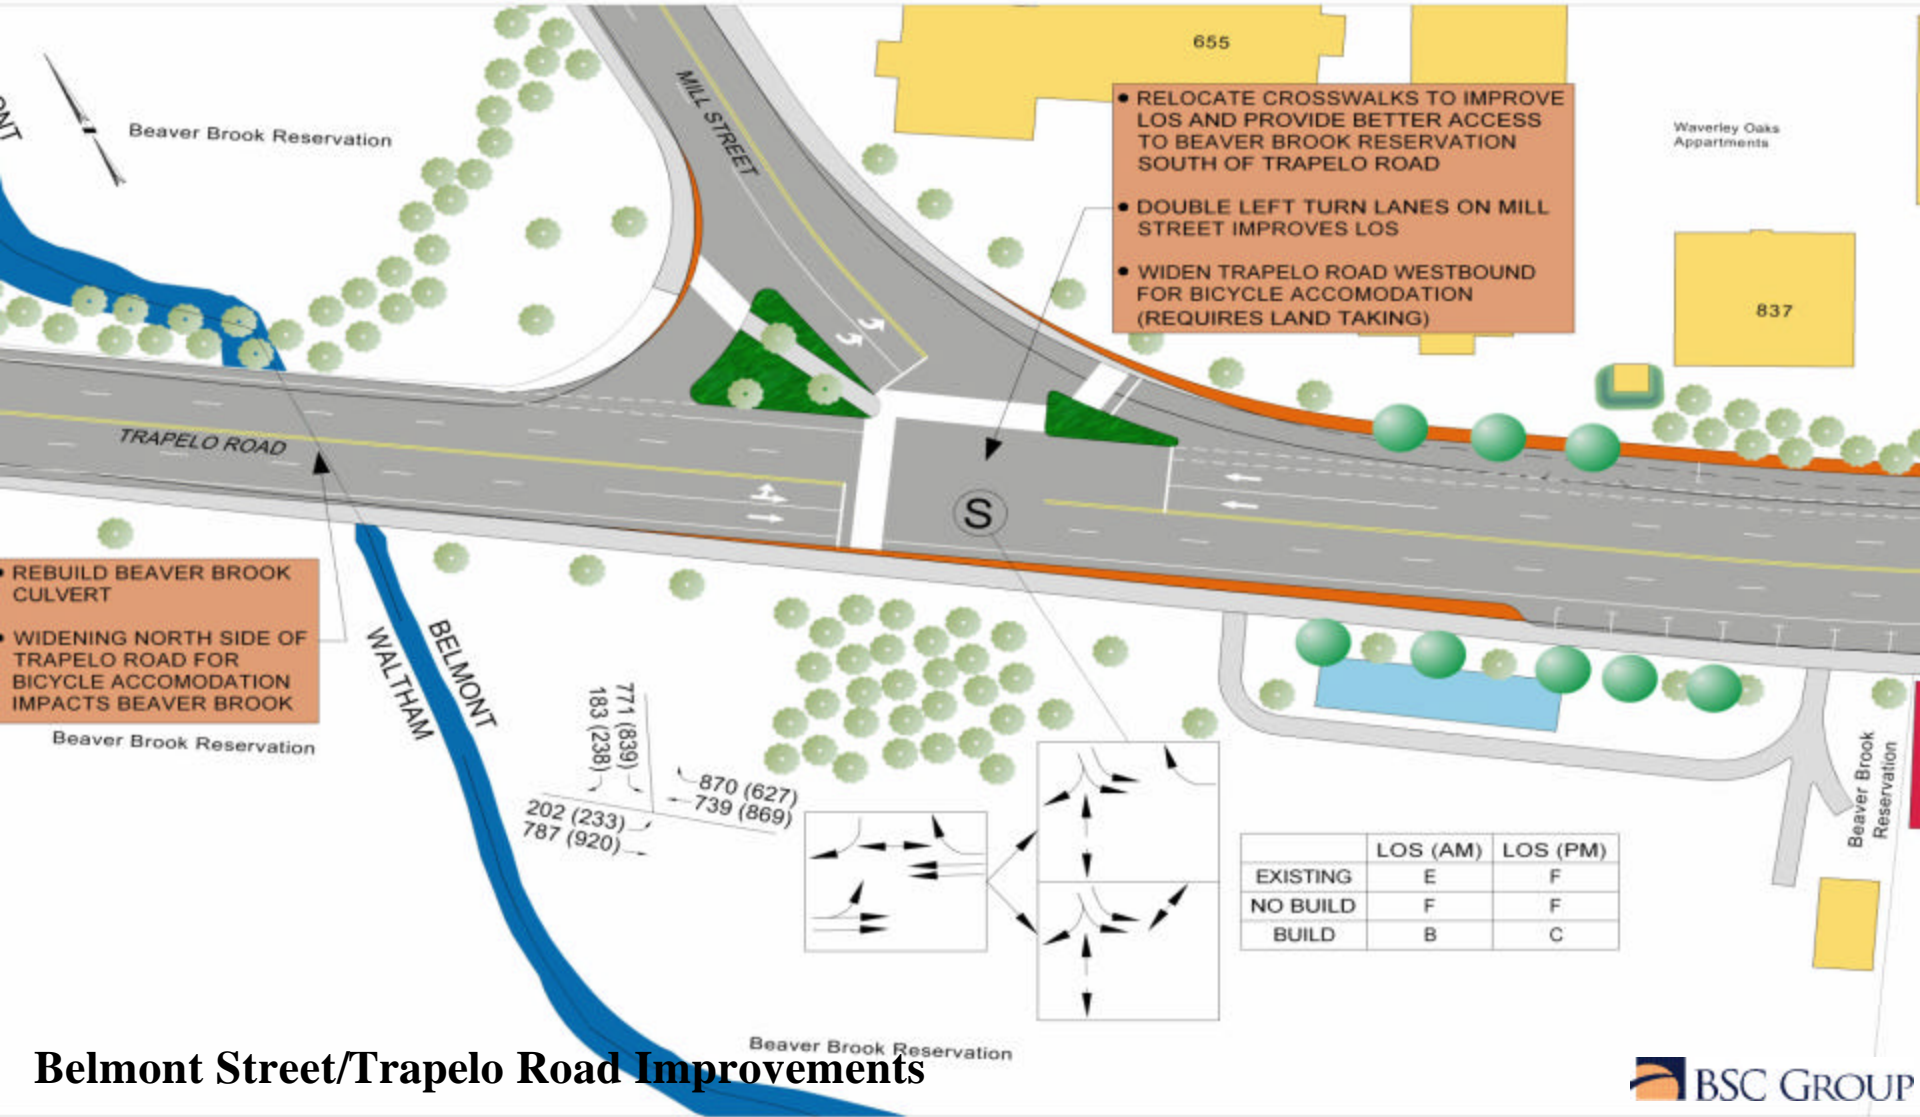

# Trapelo Road at Andro's Diner

Belmont Street/Trapelo Road Improvements

# Trapelo Road at Pleasant Street

- NEW SIGNAL AT PLEASANT STREET AND PEDESTRIAN CROSSINGS THROUGH MCLEAN INTERSECTION
- NEW SIDEWALK AT NORTH SIDE OF TRAPELO ROAD LINKS WAVERLEY OAKS APARTMENTS TO WAVERLEY SQUARE
- SIDEWALK EASEMENT REQUIRED FROM SERVICE STATION