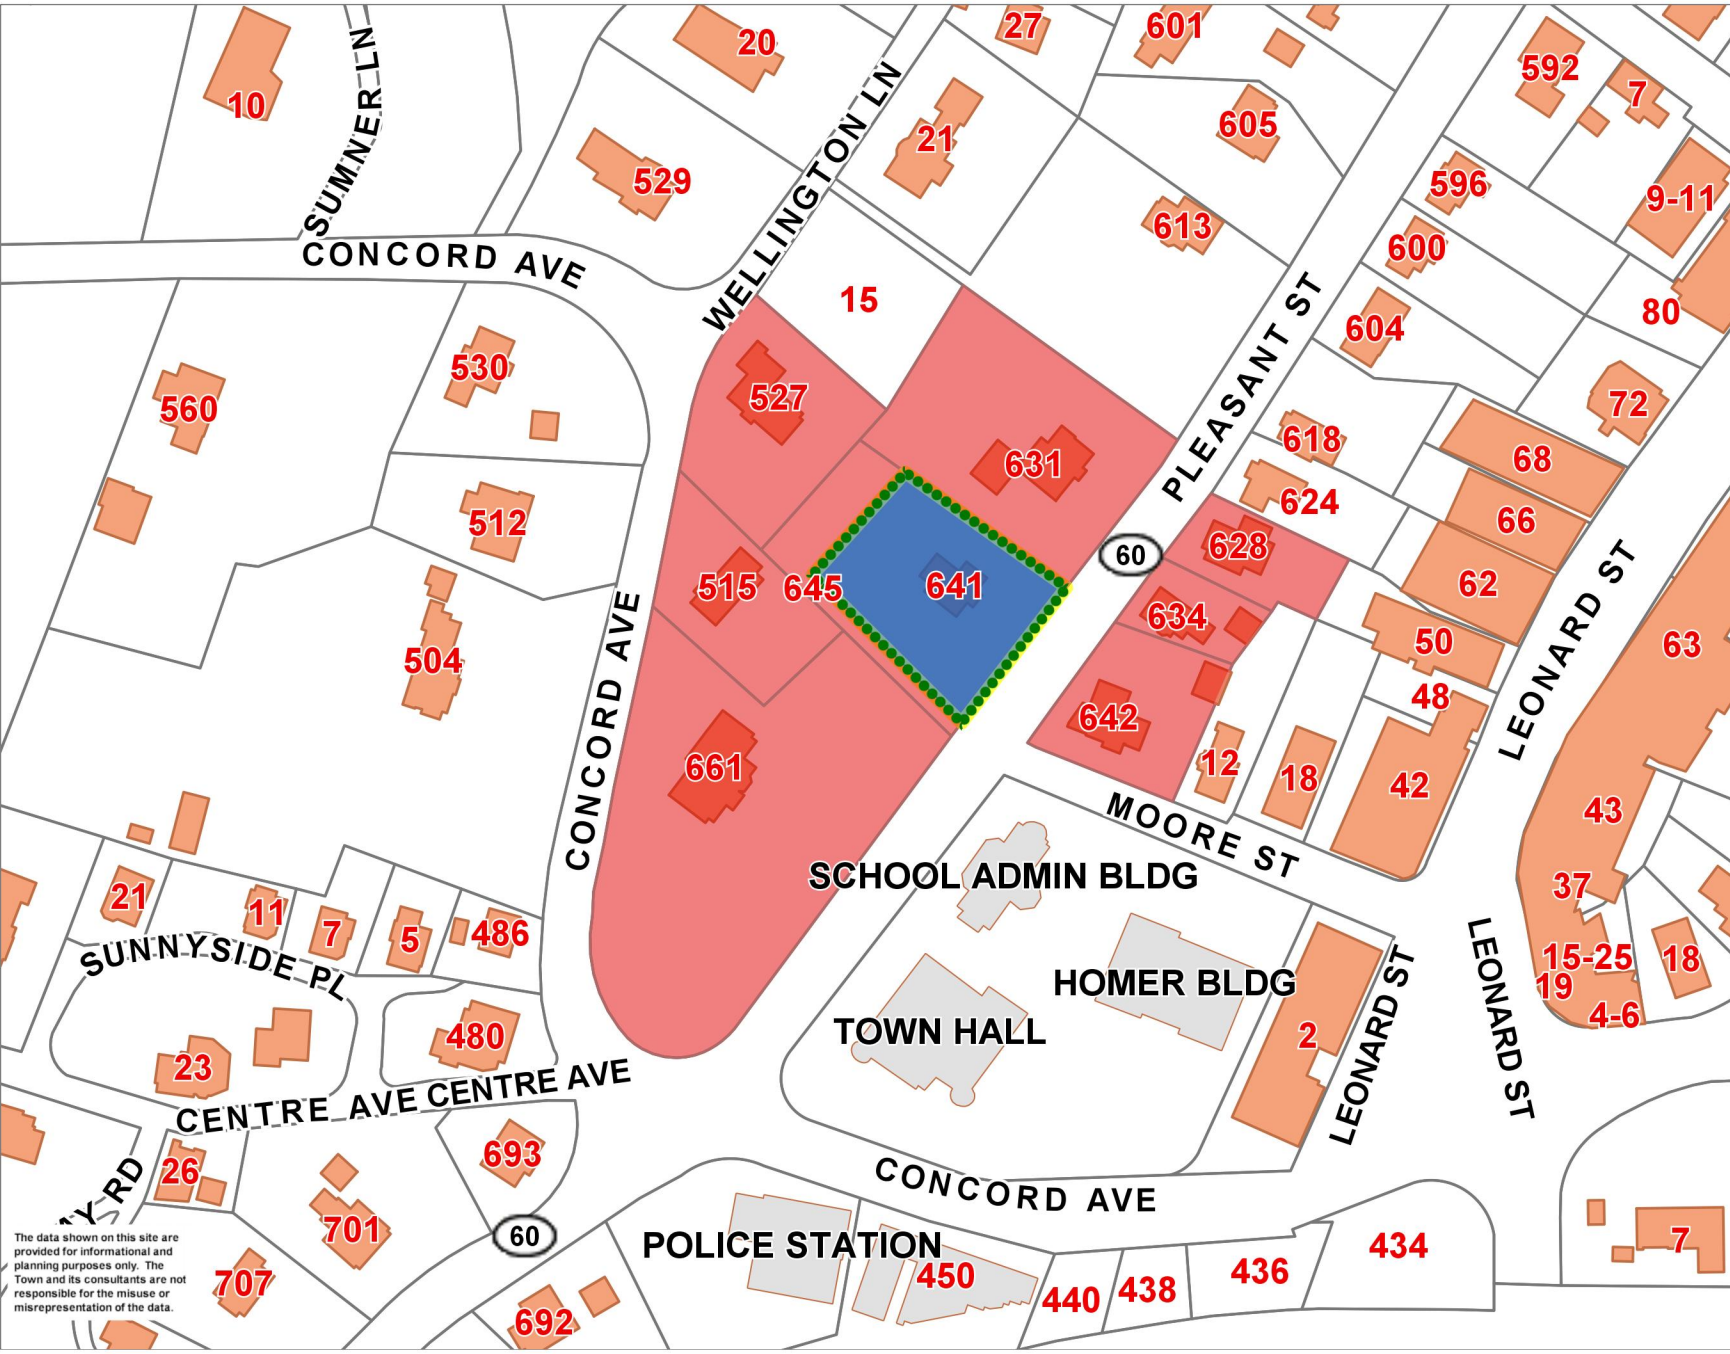

- Town-Owned Buildings
- McLean Buildings
- BUILDINGS
- Parcels
- Town Boundary
- MA Highways
- Interstate
- US Highway
- Numbered Routes
- Charles_poly
- Charles_arc
- Abutting Town Labels
- Abutting Towns
- Roads
  - Major Road, Collector
  - Minor Road, Arterial

0 200 400 ft

Printed on 04/23/2018 at 12:32 PM