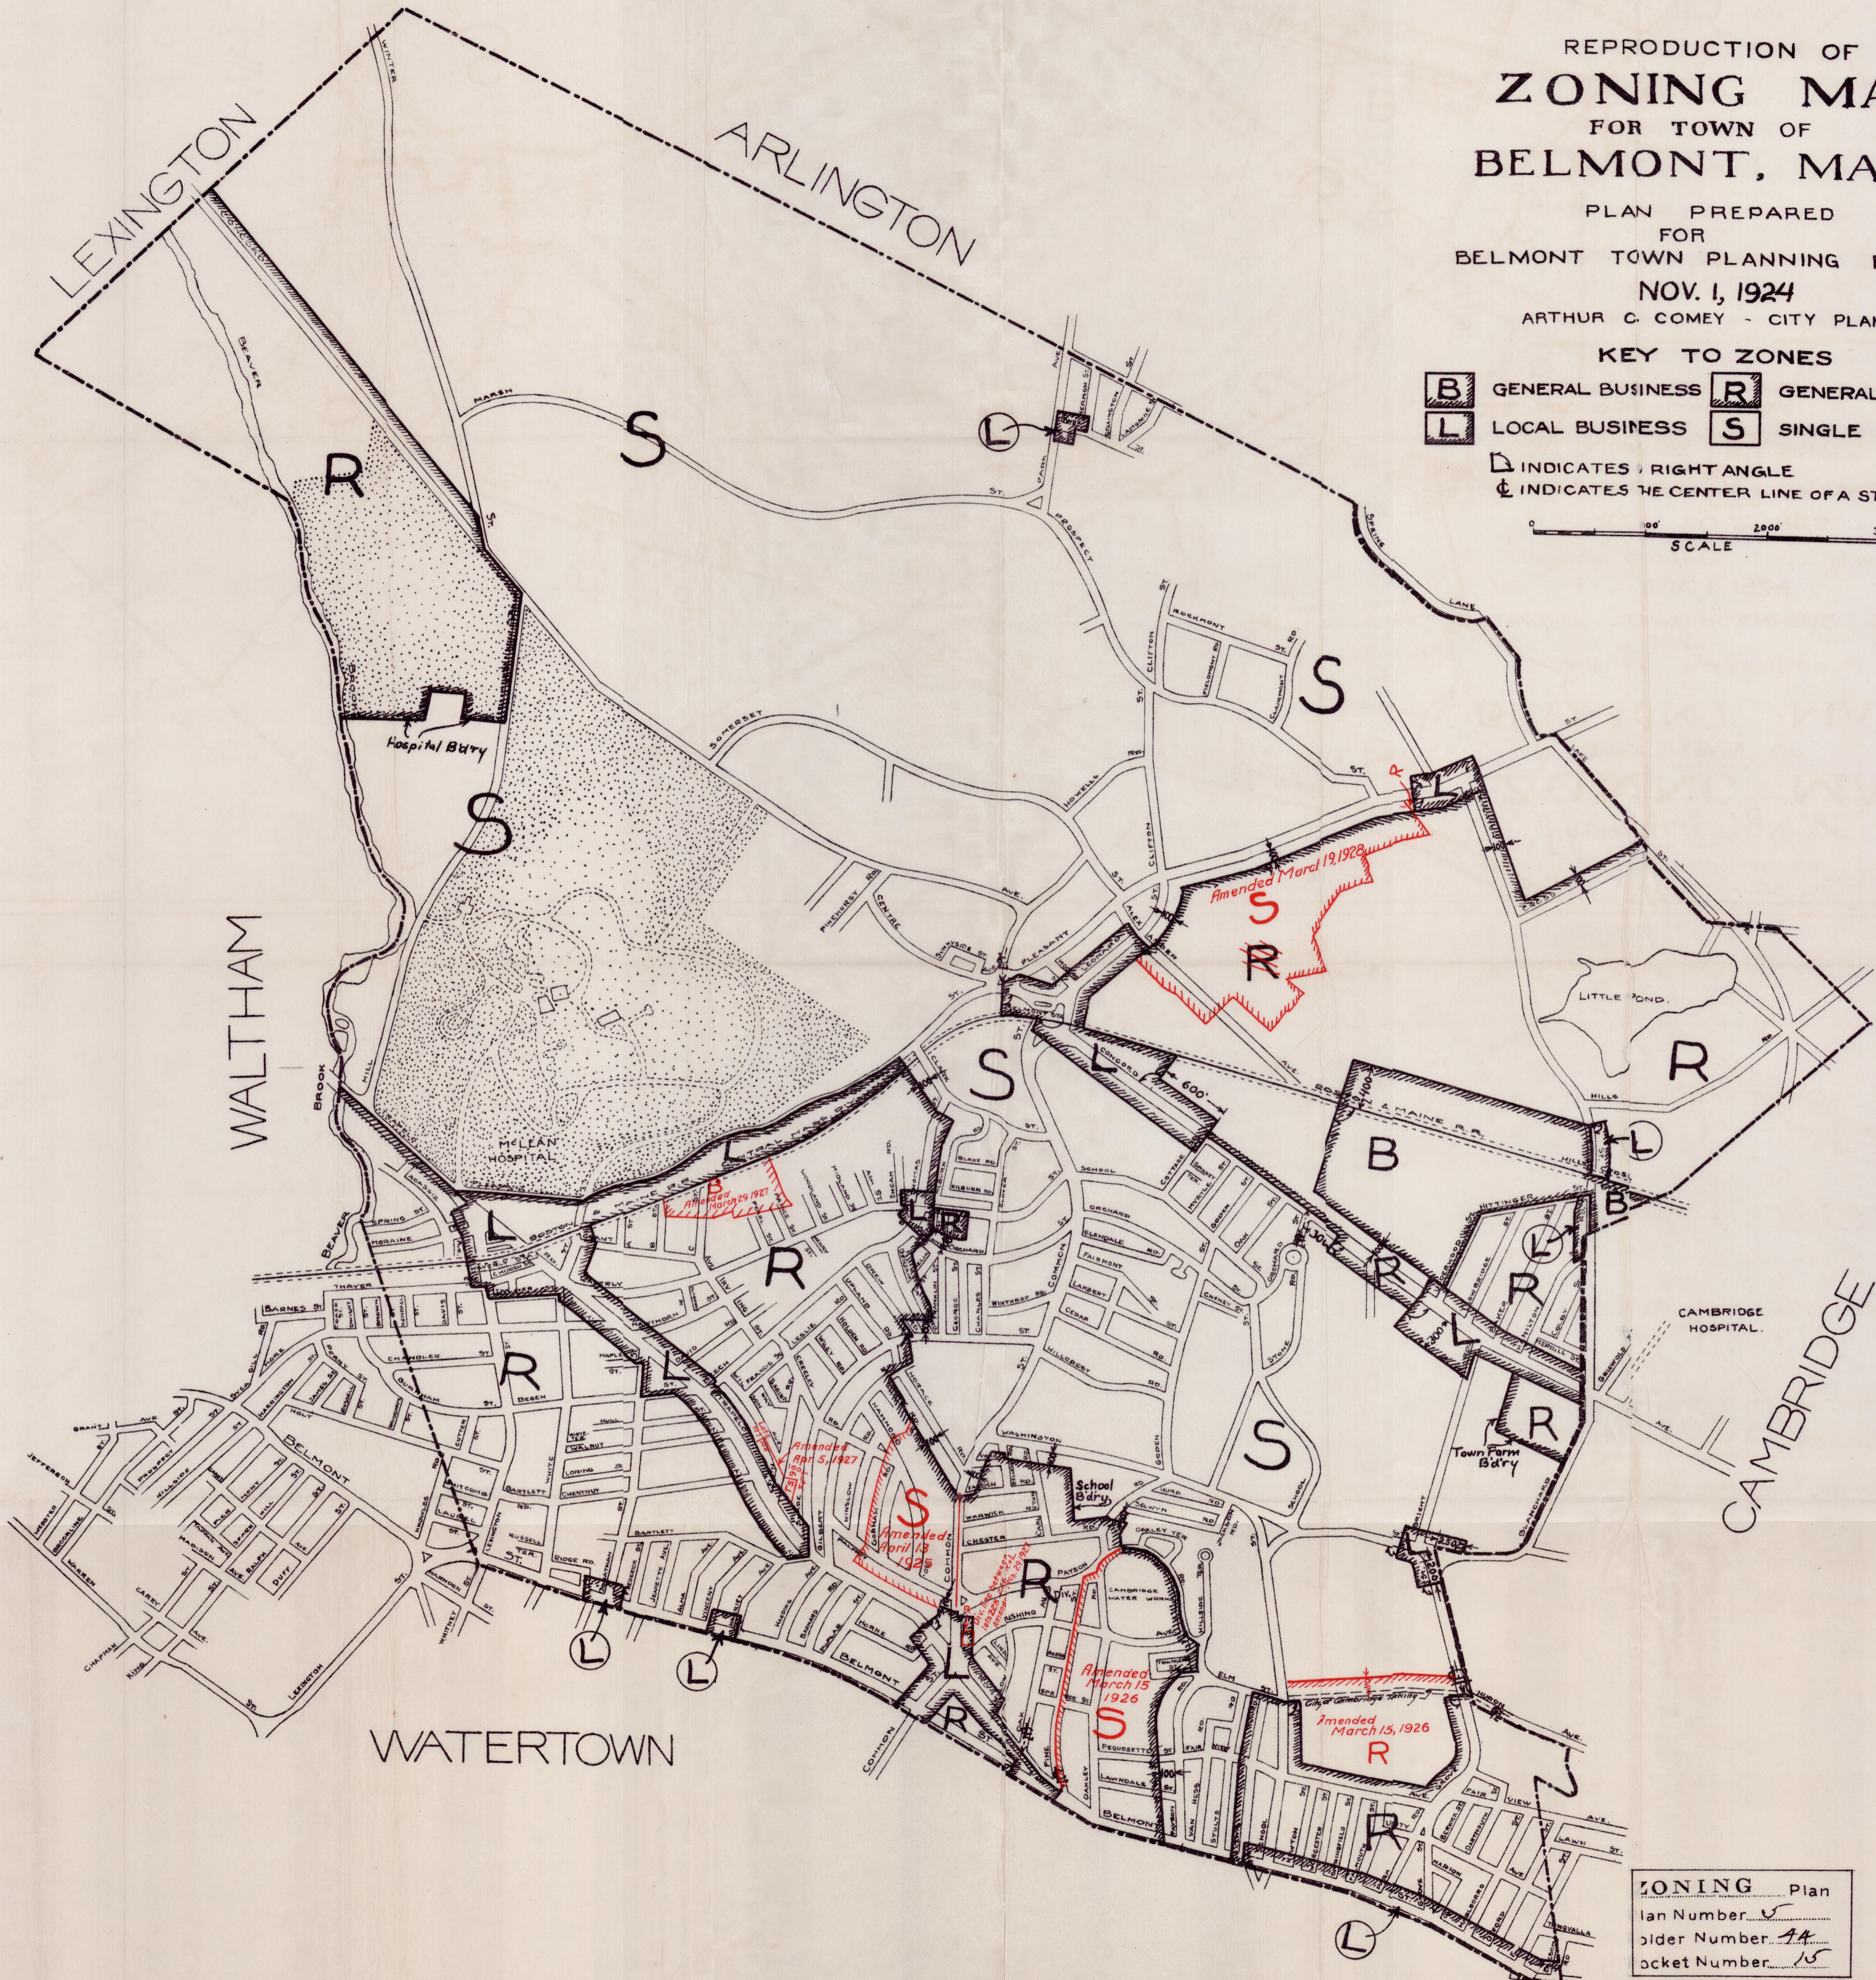

REPRODUCTION OF  
**ZONING MAP**  
 FOR TOWN OF  
**BELMONT, MASS.**

PLAN PREPARED  
 FOR  
 BELMONT TOWN PLANNING BOARD  
 NOV. 1, 1924  
 ARTHUR C. COMEY - CITY PLANNER

**KEY TO ZONES**

- B GENERAL BUSINESS    R GENERAL RESIDENCE
- L LOCAL BUSINESS    S SINGLE RESIDENCE

⊥ INDICATES RIGHT ANGLE  
 ⊕ INDICATES THE CENTER LINE OF A STREET

ZONING Plan  
 Plan Number 44  
 Folder Number 15  
 Pocket Number 15